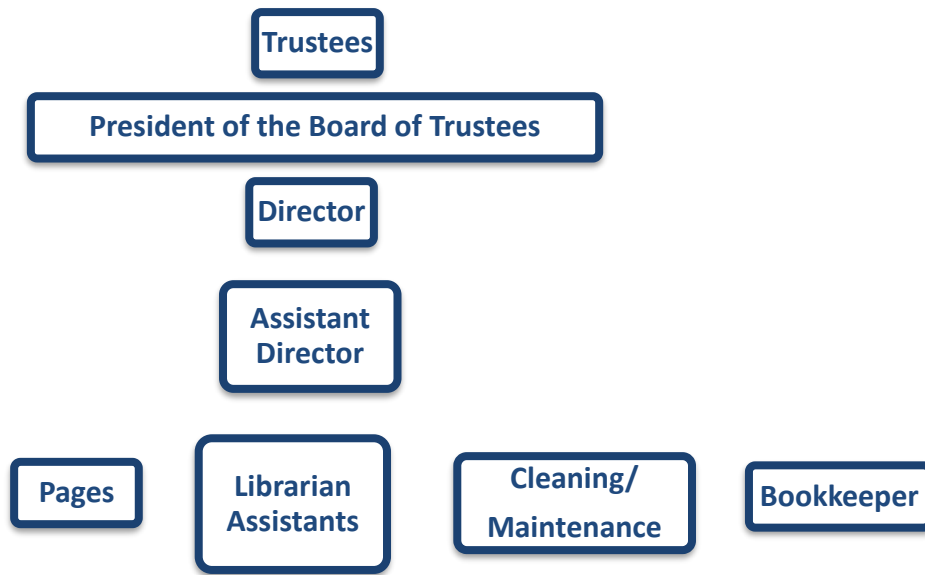

Winnebago Public Library Block diagram

Employees:

Administration:

Emily Gundry, Library Director
Lynn Allabaugh, Library Assistant
Carol Brosend, Library Assistant
Steven Dierks, Library Assistant
Grace Kilbreath, Library Assistant
Tim Kilbreath, Library Bookkeeper
Victoria Kohl, Library Assistant/Page
Ethan Schaller, Library Page
Janice Scholtz, Library Assistant
Virginia Sorg, Library Assistant
Jim Sorg, Library Maintenance